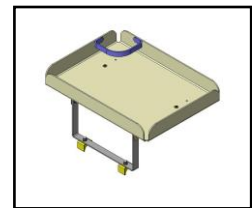

679, Lepine Ave.
Dorval, Qc
H9P 1G3

FOREARM SUPPORT
ITEM# 8000

TRAY
ITEM# 3000

FEATURES	CONTINENT GLOBE BENEFITS
Chrome plated frame	More durable to scratches
Wheels w/ bearings	Smoother ride and long-term durability / can adjust the speed of the wheels
Walker leg with dual holes	Allows to pivot the wheels inside or out without removing them
Bolted side frame	Easier for maintenance, no need to remove the rivets and it also allows to tighten frame if required
Rubber handgrips	Better comfort as it reduces the vibration in the user's hands
Height options	Available heights from 26" to 41"
Warranty	5 years on frame and 1 year on other parts except Wheels and skis – 90 days
Lead time	24 to 48 hours